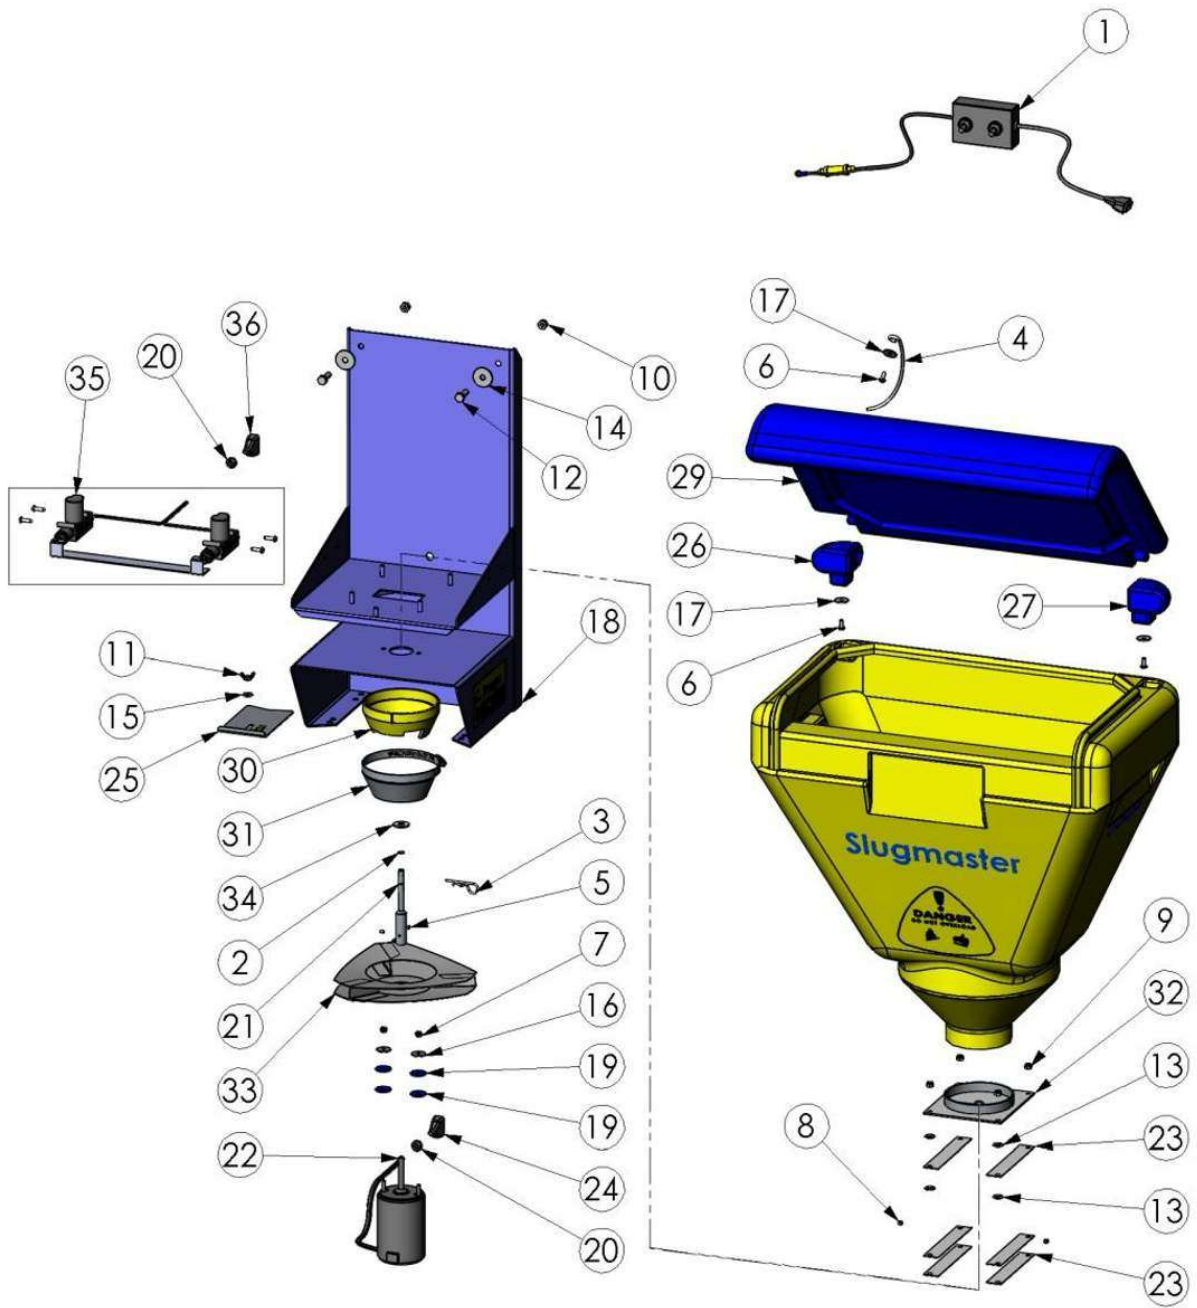

EXPLODED PARTS DIAGRAM – SLUGMASTER

PARTS LIST – SLUGMASTER

Item No.	QTY	Part No	Description
1	1	1500-6100	Cable-Electrical-Loom-Slugmaster-Control Box
2	1	1980-0008	Circlip-External-8mm-DIN471-Stainless
3	1	2050-7300	Clip-R Type-Pin-2.5MM-ZP
4	1	2230-1100	Cord-Arrestor-Hinged Spreader Lid
5	3	3010-0406	Fastener-Grub Screw-Socket Head-M4x6-Stainless
6	3	3090-0512	Fastener-Machine-Screw-Pan-M5x12-Phillips-Stainless
7	2	3150-5100	Fastener-Nut-Nyloc-3/16-UNF-ZP
8	2	3170-0004	Fastener-Nut-Nyloc-M4-ZP
9	4	3170-0006	Fastener-Nut-Nyloc-M6-ZP
10	2	3170-0008	Fastener-Nut-Nyloc-M8-ZP
11	1	3200-0206	Fastener-Nut-Wing-M6-ZP
12	2	3290-0825	Fastener-Set Screw-Hex-8.8 Grade-M8x25-ZP
13	4	3310-2806	Fastener-Washer-Flat-M6x16x1.2-Grade 304-Stainless
14	2	3310-3008	Fastener-Washer-Flat-Fender-M8x32x1.5-ZP
15	1	3310-6006	Fastener-Washer-Flat-M6-ZP
16	2	3310-9210	Fastener-Washer-Flat-3/16"x7/8"x1.5-Grade 304-Stainless
17	3	3310-9210	Fastener-Washer-Flat-3/16"x7/8"x1.5-Grade 304-Stainless
18	1	3500-5900	Frame-Spreader-Slugmaster G3-PC
19	4	3700-9210	Gasket-Washer-5x25x1.6-Black-Neoprene
20	2	3880-0006	Grommet-InsulaXng-6x11.0mm-Rubber
21	1	5200-7000	Machined-ShaY-Spinner Drive-SlugSpreadmaster-Stainless
22	1	5240-1000	Motor-12VDC 150W-Spread/Slugmaster
23	6	5610-8000	Packer-Shu\er-Slugmaster G3-Styrene