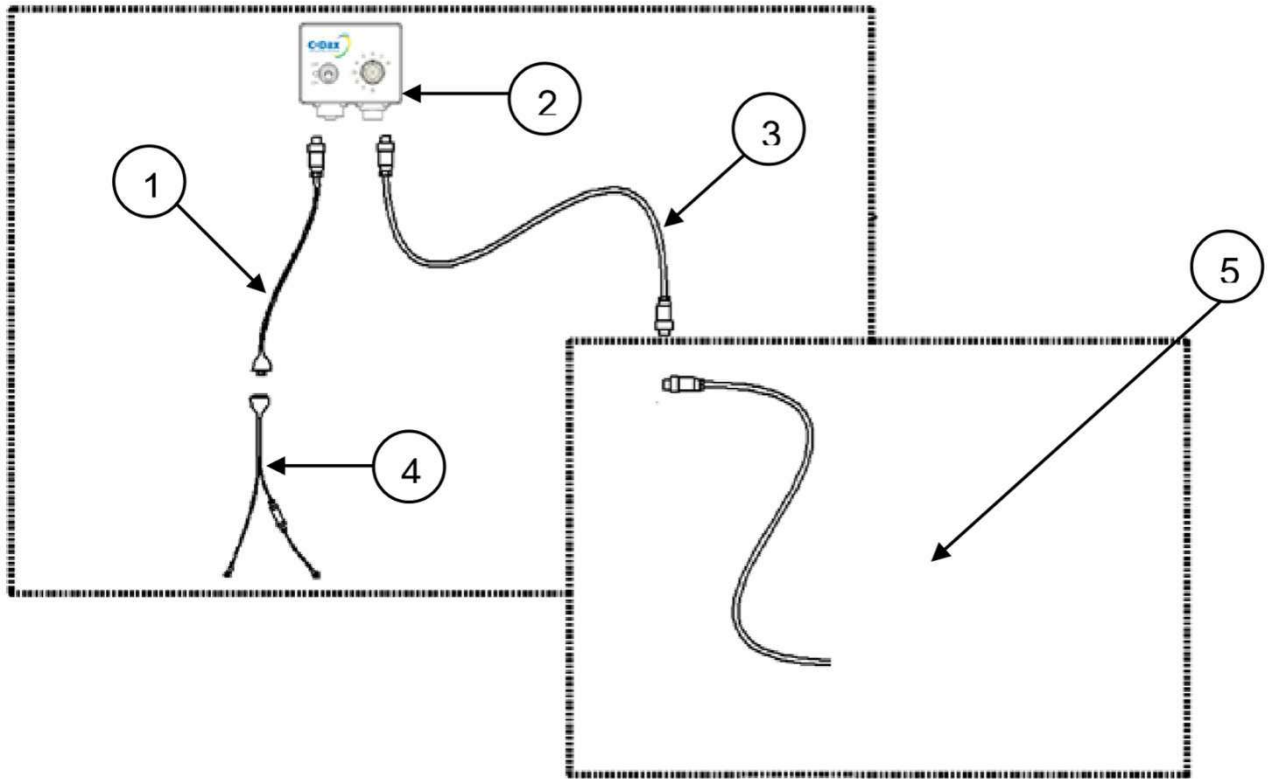

EXPLODED PARTS DIAGRAM – REMOTE SPREADER

PARTS LIST – REMOTE SPREADER

Item No.	Part No	Description
1	1500-7150	Cable-Electrical-Loom-CDIT Remote Control to Battery Cable
2	2220-0400	C-DIT In-Cab Remote Control
3	1500-7200	Cable-Electrical-Data-Pasturemeter/Spreader Extension-7 Core-4M
4	1500-3700	Cable-Electrical-Loom-Battery Feed-2.2M
5	3004/3014/3017	Spreader (not shown) Connected to Remote Control