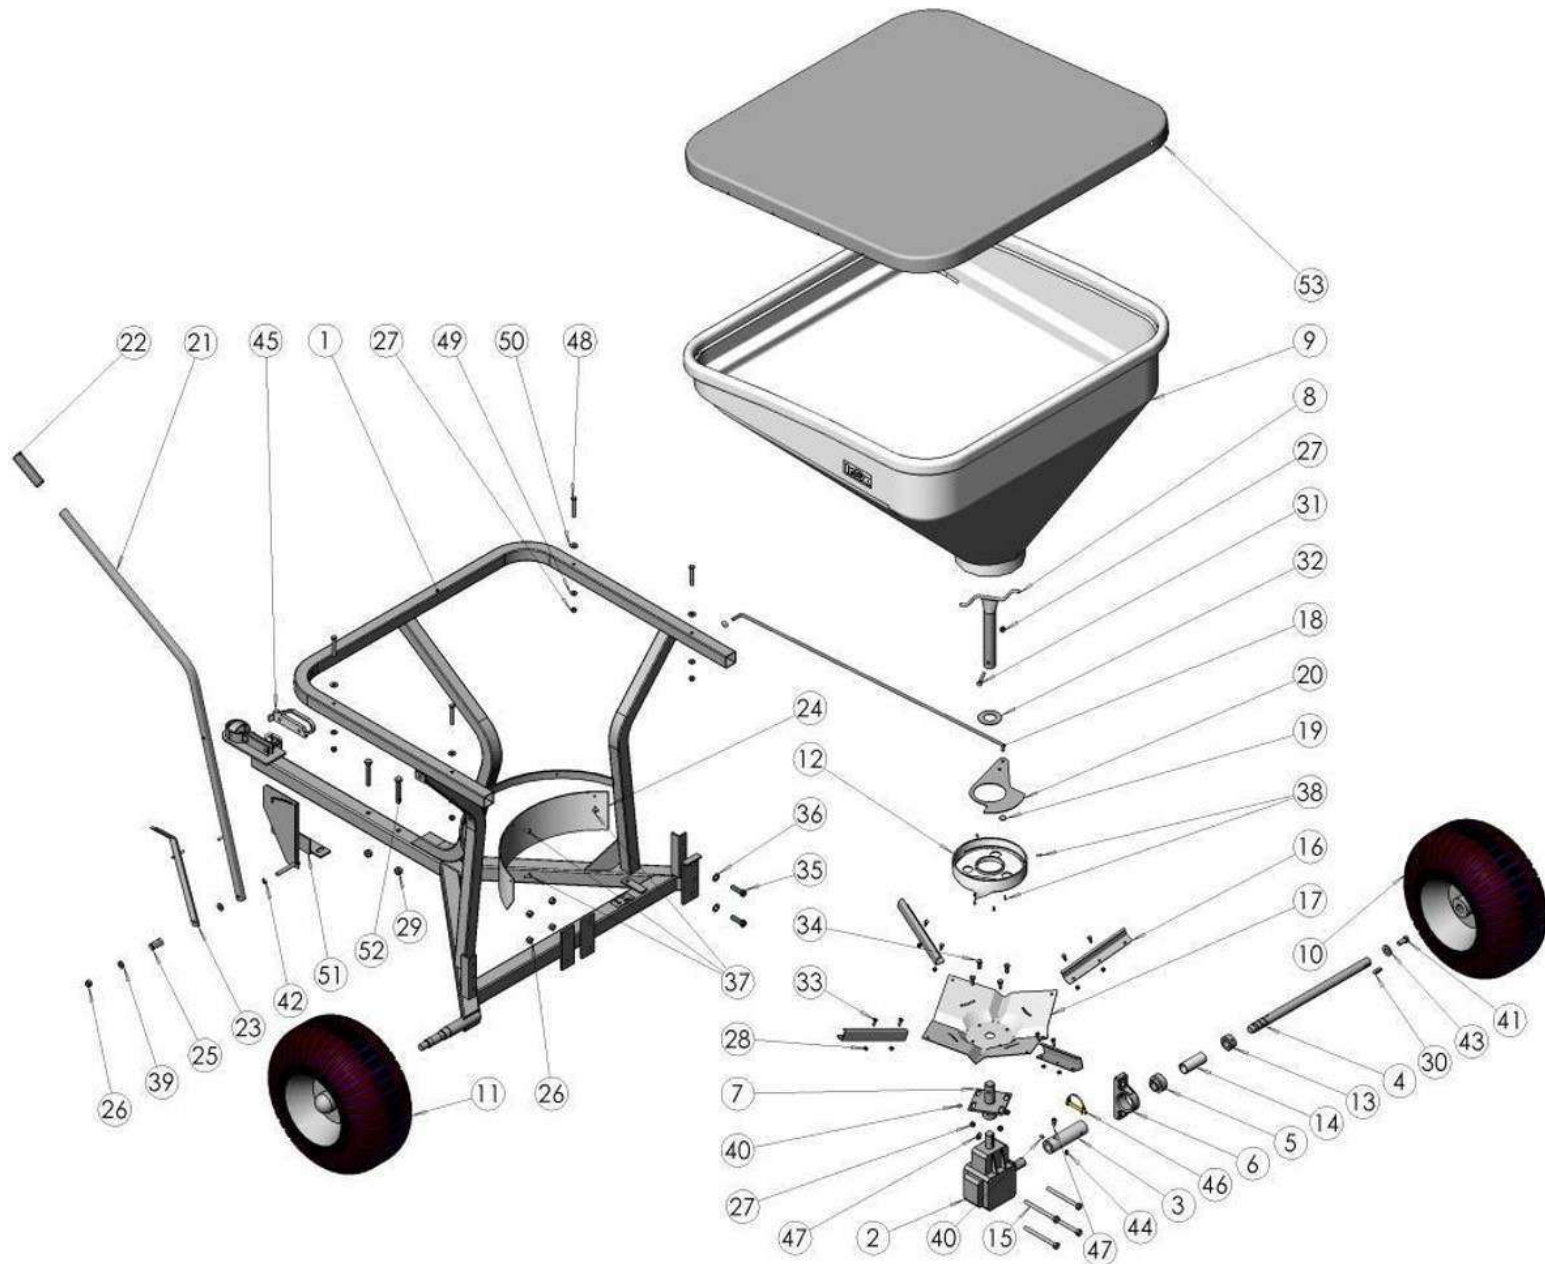

# PARTS LIST

## EXPLODED PARTS DIAGRAM – C-DIT 300 PIN DRIVE

## PARTS LIST – C-DIT 300 PIN DRIVE

Item No.	QTY	Part No	Description
1	1	3500-5600	Frame-Spreader-CDIT300GT-GL
2	1	3800-1000	Gearbox-Ferroni-RV10-Ratio 1 to 2.78
3	1	5200-5200	Machined-Housing-Drive Axle-INEX300/INEX130-ZP
4	1	5200-6500	Machined-Shaft-Axle-CDIT300GT-ZP
5	1	1140-1200	Bearing-Ball-Pillow Block-Drive Axle-Spreaders
6	1	1140-4000	Bearing-Housing-Pillow Block-Drive Axle-Spreaders
7	1	8200-5200	Spinner-Mount-CDIT300/400/INEX300-ZP
8	1	1036-8240	Agitator-Spreader-CDIT300/400-In-Ex300/400-SS
9	1	7500-2120	Rota-Hopper-Spreader 300 -MDPE-Yelo
10	1	9200-8900	Wheel-Turf-Keyed-18x950x8-4 Ply
11	1	9200-8700	Wheel-Turf-Bearing-18x950x8-4 Ply
12	1	7500-2795	Rota-Spout-Spreader-165/300/400-Natural-MDPE
13	1	2150-0025	Collar-Shaft-ID25-ZP
14	1	2250-7940	Cover-Shaft-Drive Axle-77mm Long-Spreader 300-PVC
15	4	2840-1120	Fastener-Bolt&Nut-Hex-8.8 Grade-M10x120-ZP
16	4	6500-8950	Profiled-Vane-Spinner-Spreader-CDIT300/400-Galv
17	1	8200-2100	Spinner-Disc-CDIT300/400/1300
18	1	5050-7940	Linkage-Shutter-In-Ex Spreader 300-ZP
19	2	3230-0008	Fastener-Retainer Cap-Starlock-8mm-Nickle Plated
20	1	6500-7770	Profiled-Shutter-CDIT300/400
21	1	4050-1600	Handle-In-Ex Spreader 300-ZP
22	1	3865-3800	Grip-Handle-7/8"-PVC-Black-Plastic
23	1	4050-4200	Handle-Indicator-In-Ex 300-ZP