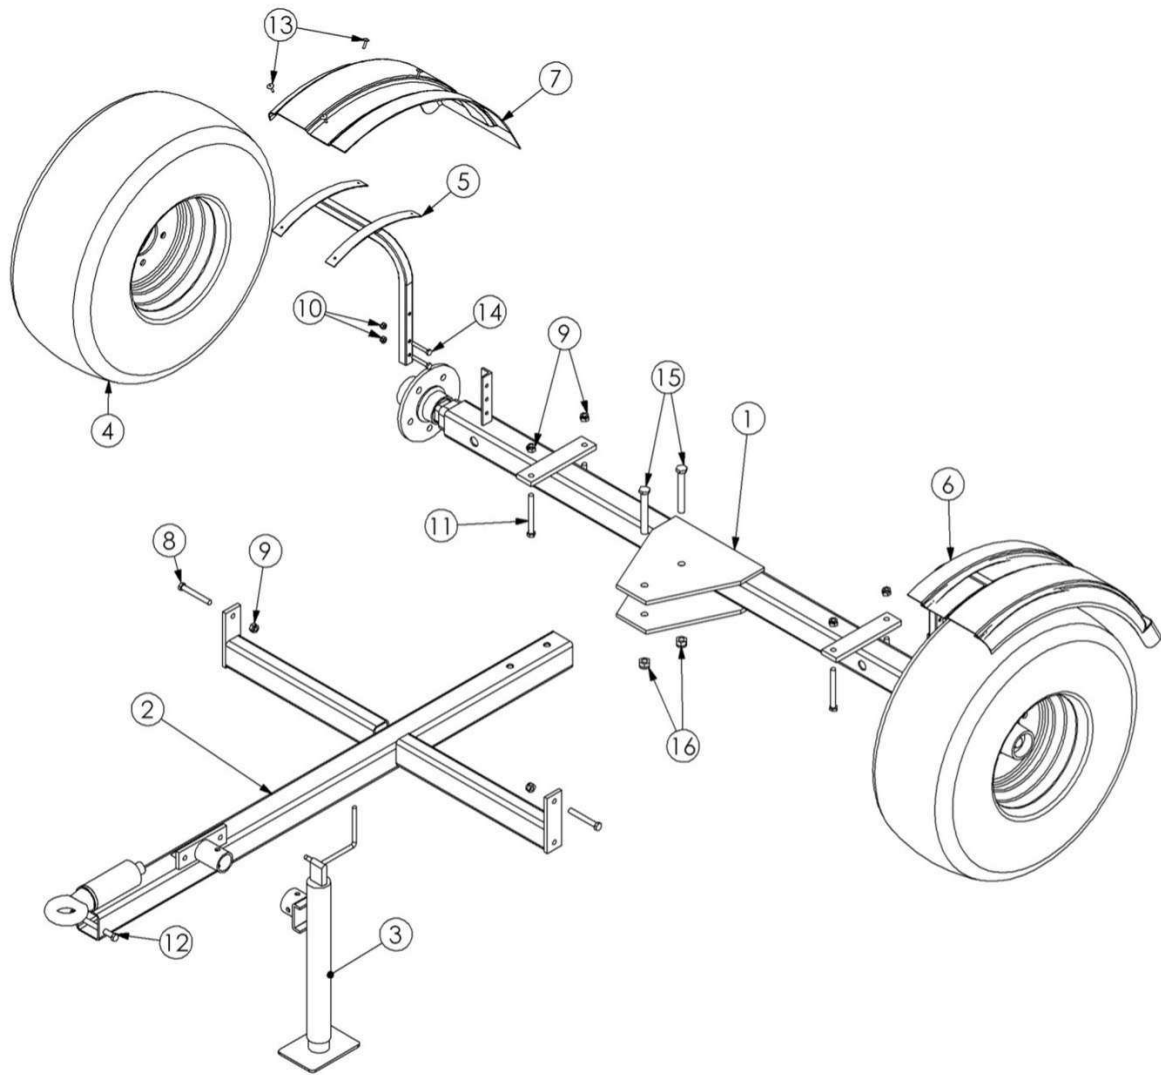

EXPLODED PARTS DIAGRAM – C-DIT 1300 LINAKGE TRAILER KIT

PARTS LIST – C-DIT 1300 LINKAGE TRAILER KIT

Item No.	QTY	Part No	Description
1	1	3500-6290	Frame-Trailed-CDIT1300-Axle GL
2	1	3500-6290	Frame-Trailed-CDIT1300-Drawbar-GL
3	1	4250-2000	Jack-Parking-Trailer-1500L-Top-Wind-1300Kg-57Dia-L500-Incl mounting tube
4	2	9200-1105	Wheel-Agricultural-Bearing-10.0/80-12- 10 PLY-AW 5H-20Psi Tyre Pressure
5	2	1300-6820	Bracket-Mudguard-Goldline/CDIT1300 Trailed-GL
6	1	5250-8001	Mudguard-Trailer-1500L-MDPE-Blue
7	1	5250-8001	Mudguard-Trailer-1500L-MDPE-Blue
8	2	2840-1290	Fastener-Bolt&Nut-Hex-8.8 Grade-M12x90-ZP
9	7	3170-0012	Fastener-Nut-Nyloc-M12-ZP
10	4	3170-0008	Fastener-Nut-Nyloc-M8-ZP
11	4	2840-2110	Fastener-Bolt-Hex-8.8 Grade-M12x110-ZP
12	1	2840-2140	Fastener-Bolt-Hex-8.8 Grade-M12x140-ZP
13	8	3240-0850	Fastener-Rivet-Blind-Truss_Head-3/16x21mm Aluminium
14	4	3290-0850	Fastener-Set- Screw-Hex-8.8 Grade-M8x50-ZP
15	2	2840-6120	Fastener-Bolt&Nut-Hex8.8 Grade-M16x120-ZP
16	2	3170-0016	Fastener-Nut_Nyloc-M16-ZP