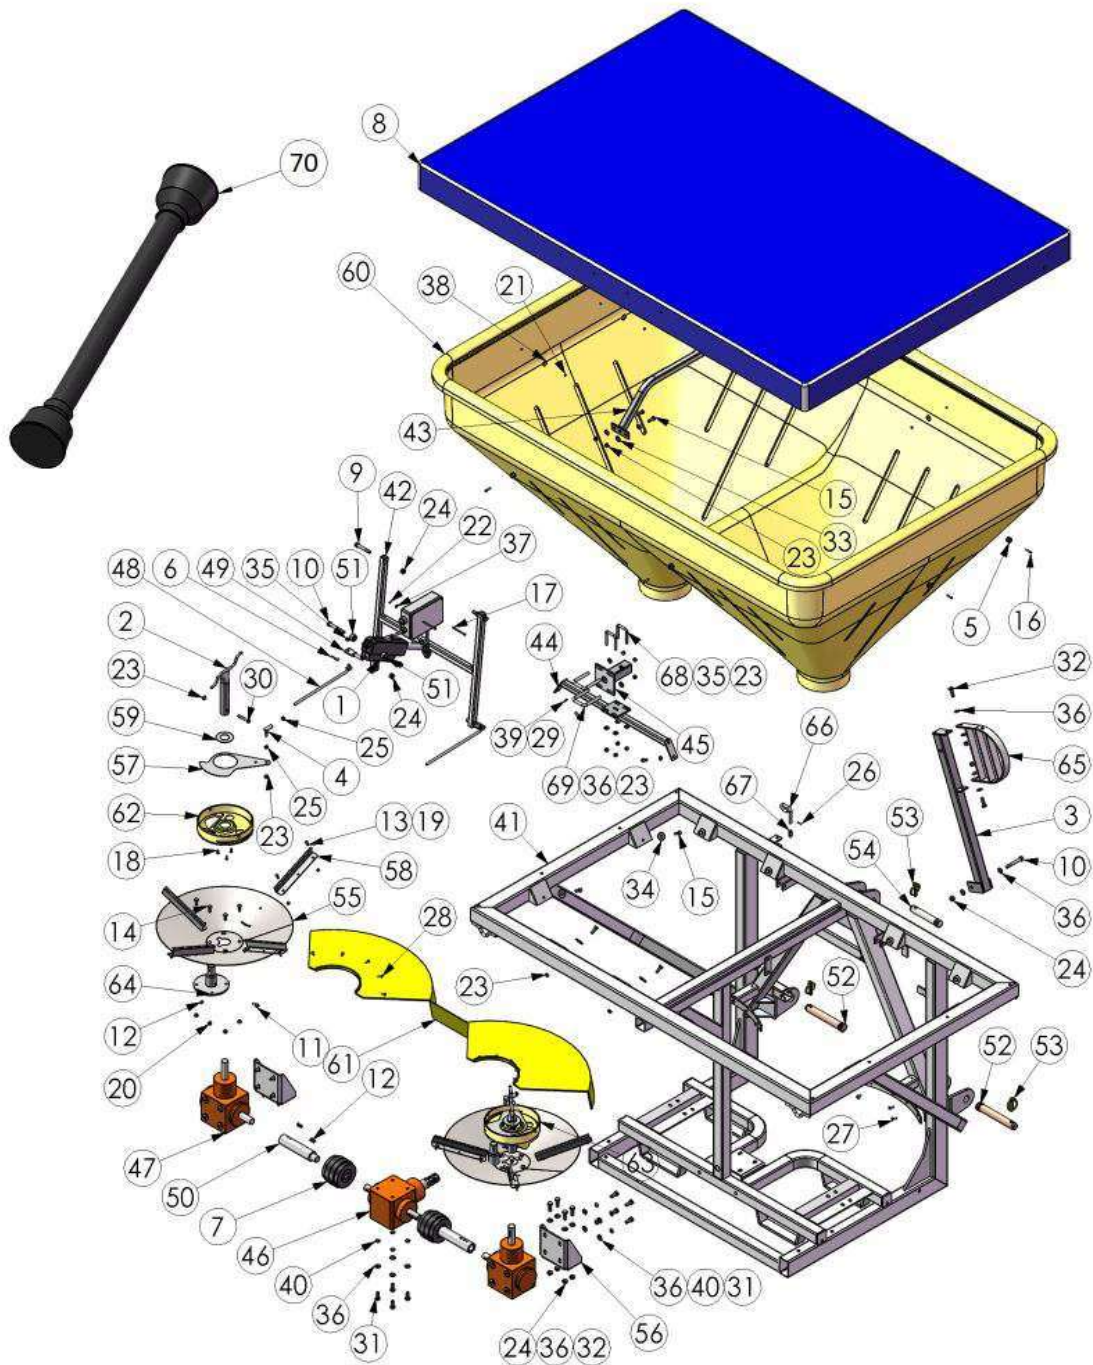

EXPLODED PARTS DIAGRAM – C-DIT 1300 LINAKGE

(Units manufactured after May 2016)

Actuator Controller Not Included in the Parts List

PARTS LIST – C-DIT 1300 LINKAGE

Item No.	QTY	Part No	Description
1	1	1010-2391	Actuator-Electrical-Smart Control-With Plug fitted
2	2	1036-8245	Agitator-Spreader-CDIT1300 G2-SS
3	1	1072-7500	Arm-Step-Goldline-800/1000L-GL
4	2	1110-2308	Ball-End-Internal Thread-M8-Zinc Plated
5	8	1455-8800	Button-Ute Cover-Bungy Cord Retain-Black-Plastic
6	2	2050-7350	Clip-R Type-Pin-2mm-ZP
7	2	2233-2525	Coupling-Drive-Duraflex-SET-DRC 110-Type F-25mm Bore SizeIncludes Taperlock
8	1	2250-4110	Cover-Hopper-Blue Fabric-Spreader CDIT1300
9	3	2840-1065	Fastener-Bolt-Hex-8.8 Grade-M10x65-ZP
10	2	2840-1075	Fastener-Bolt-Hex-8.8 Grade-M10x75-ZP
11	2	2880-0816	Fastener-Cap Head-Allen Screw-M8x16-316-Stainless
12	10	3010-0810	Fastener-Grub Screw-Socket Head-M8x10-Stainless
13	16	3075-0616	Fastener-Set-Screw-Hex-304 Grade-M6x16-Stainless
14	8	3075-0820	Fastener-Set-Screw-Hex-304 Grade-M8x20-Stainless
15	16	3075-0825	Fastener-Set Screw-Hex-M8x25-316-SS
16	8	3090-0200	Fastener-Machine-Screw-3/16"x1"-Slot-Stainless
17	2	3110-0465	Fastener-Machine-Screw-Pan-M4x65-Pozi-ZP
18	6	3110-0512	Fastener-Machine-Screw-Pan-M5x12-Pozi-ZP
19	16	3130-0106	Fastener-Nut-Nyloc-M6-Stainless Steel
20	8	3130-0108	Fastener-Nut-Nyloc-M8-Stainless Steel
21	8	3160-5101	Fastener-Nut-Nyloc-3/16 UNC-Stainless
22	2	3170-0004	Fastener-Nut-Nyloc-M4-ZP
23	28	3170-0008	Fastener-Nut-Nyloc-M8-ZP