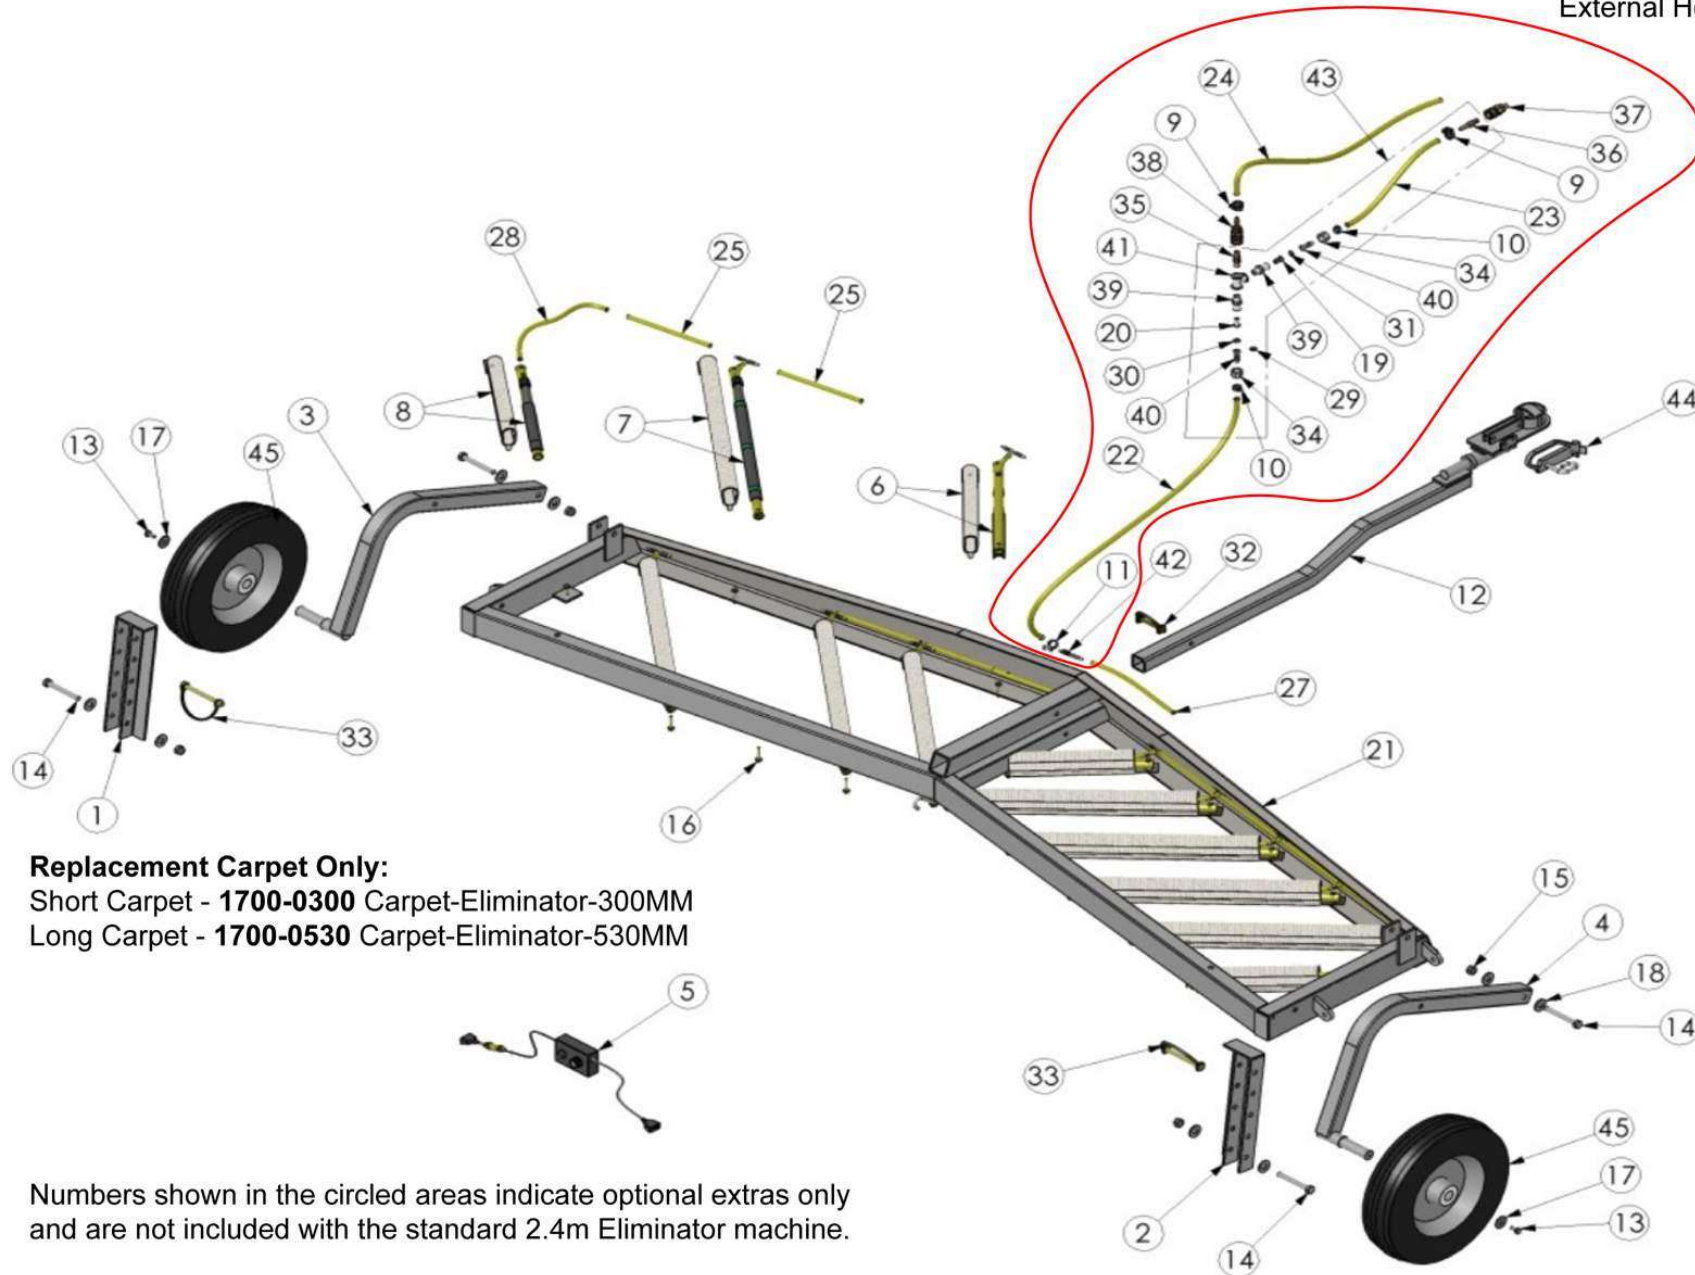

# PARTS LIST

## EXPLODED PARTS DIAGRAM – 2.4M ELIMINATOR WEED WIPER

Optional Extra: 8427-4200  
External Hose Assembly

### Replacement Carpet Only:

Short Carpet - 1700-0300 Carpet-Eliminator-300MM

Long Carpet - 1700-0530 Carpet-Eliminator-530MM

Numbers shown in the circled areas indicate optional extras only and are not included with the standard 2.4m Eliminator machine.