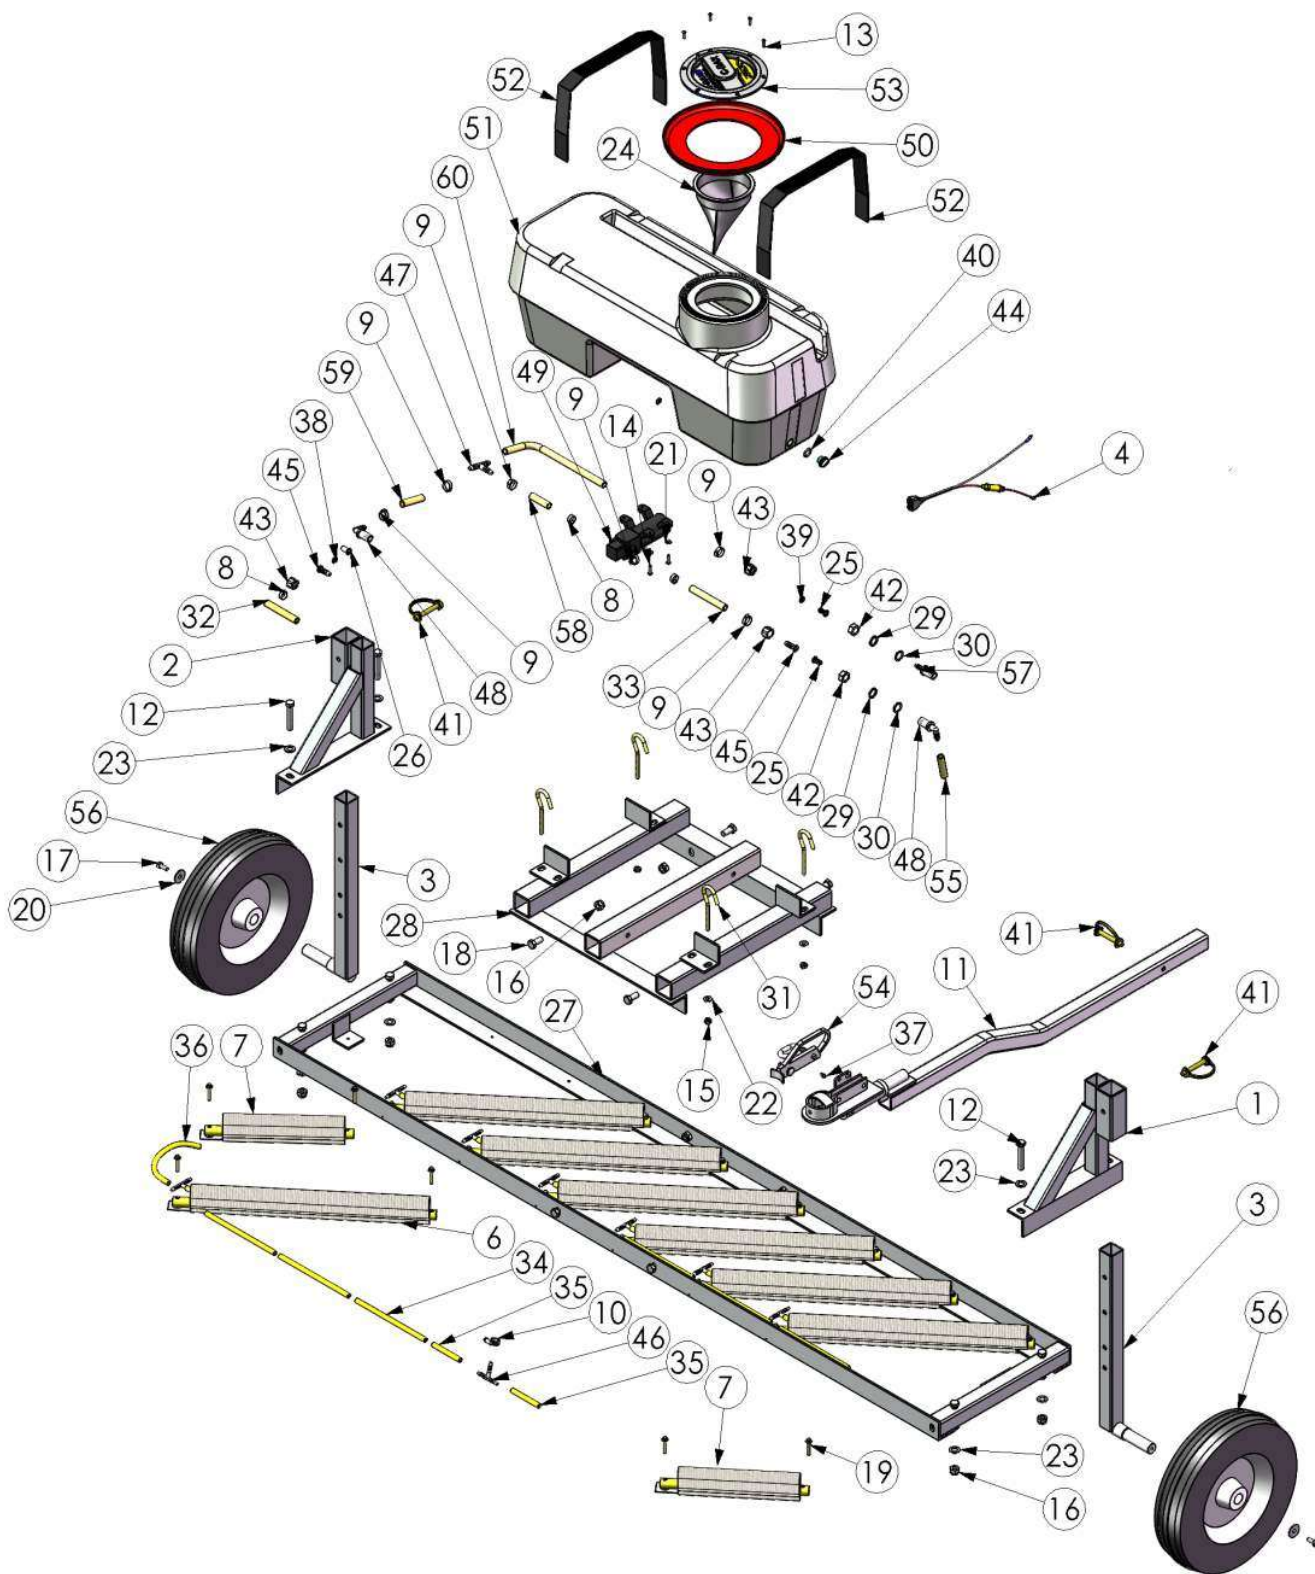

EXPLODED PARTS DIAGRAM – 1.95M ELIMINATOR WEED WIPER

PARTS LIST – 1.95M ELIMINATOR WEED WIPER

Item No.	QTY	Part No	Description
1	1	1018-3930	Adjuster-height-InEx-Wiper-LH-ZP
2	1	1018-3931	Adjuster-height-InEx-Wiper-RH-ZP
3	2	1082-2420	Axle-Wiper-InEx-ZP
4	1	1500-1900	ON/OFF Switch with Male 12V Fitting
6	7	1700-1530	Carpet-Wiper Assembly-Eliminator-530mm
7	2	1700-2300	Carpet-Wiper Assembly-Eliminator-Outer-300mm
8	3	2000-2014	Clamp-Hose-Oetiker-Single Ear Stepless-14.5<>7.0mm-S/S
9	6	2000-2015	Clamp-Hose-Oetiker-Single Ear Stepless-15.3<>18.5mm-S/S
10	1	2000-4008	Clamp-Hose-Worm Drive-Jubilee-8mm-Stainless
11	1	2550-2300	Drawbar-Eliminator-ZP
12	8	2840-1265	Fastener-Bolt&Nut-Hex-8.8 Grade-M12x65-ZP
13	6	3070-0300	Fastener-Machine-Screw-CSK-8Gx3/4-Pozi-Stainless
14	4	3110-0520	Fastener-Machine-Screw-Pan-M5x20-Pozi-ZP
15	4	3170-0008	Fastener-Nut-Nyloc-M8-ZP
16	16	3170-0012	Fastener-Nut-Nyloc-M12-ZP
17	2	3290-0820	Fastener-Set Screw-Hex-8.8 Grade-M8x20-ZP
18	8	3290-1225	Fastener-Set Screw-Hex-8.8 Grade-M12x25-ZP
19	21	3300-6100	Fastener-Tek Screw-Hex-12Gx40-Hitek-Fully Threaded-ZP
20	2	3310-3008	Fastener-Washer-Flat-Fender-M8x32x1.5-ZP
21	4	3310-6005	Fastener-Washer-Flat-M5-ZP
22	4	3310-6008	Fastener-Washer-Flat-M8-ZP
23	8	3310-6012	Fastener-Washer-Flat-M12-ZP
24	1	3400-1110	Filter-Basket-D150-Mesh

51	1	7500-3550	Rota-Tank-50L-In-Ex-Natural-MDPE
52	2	8410-9067	Strap-Web Sling-670Long-38mm-900KG-Reduced and Reversed-KS1 Material-Black
53	1	8427-6000	Sub-Lid & Ring Assembly-D150-In-Ex Vented-Nylon-Black
54	1	8800-3800	Tow-Coupling-Handle-Double Ended-1 78 x 50mm-ZP
55	1	8840-8410	Tube-Transluscent-10MM-100PSI (0.08m)
56	2	9200-7500	Wheel-Ribbed-350x8-4 Ply-3 Ribs-BW Series
57	1	6200-8280	Pipe-Fitting-Straight-10 Shankx11/16UNFM-Plastic
58	1	4100-0008	Hose-Spray-Delivery-40 Bar-8.5mm ID-Yellow (0.055m)
59	1	4100-0008	Hose-Spray-Delivery-40 Bar-8.5mm ID-Yellow (0.065m)
60	1	4100-0008	Hose-Spray-Delivery-40 Bar-8.5mm ID-Yellow (0.35m)